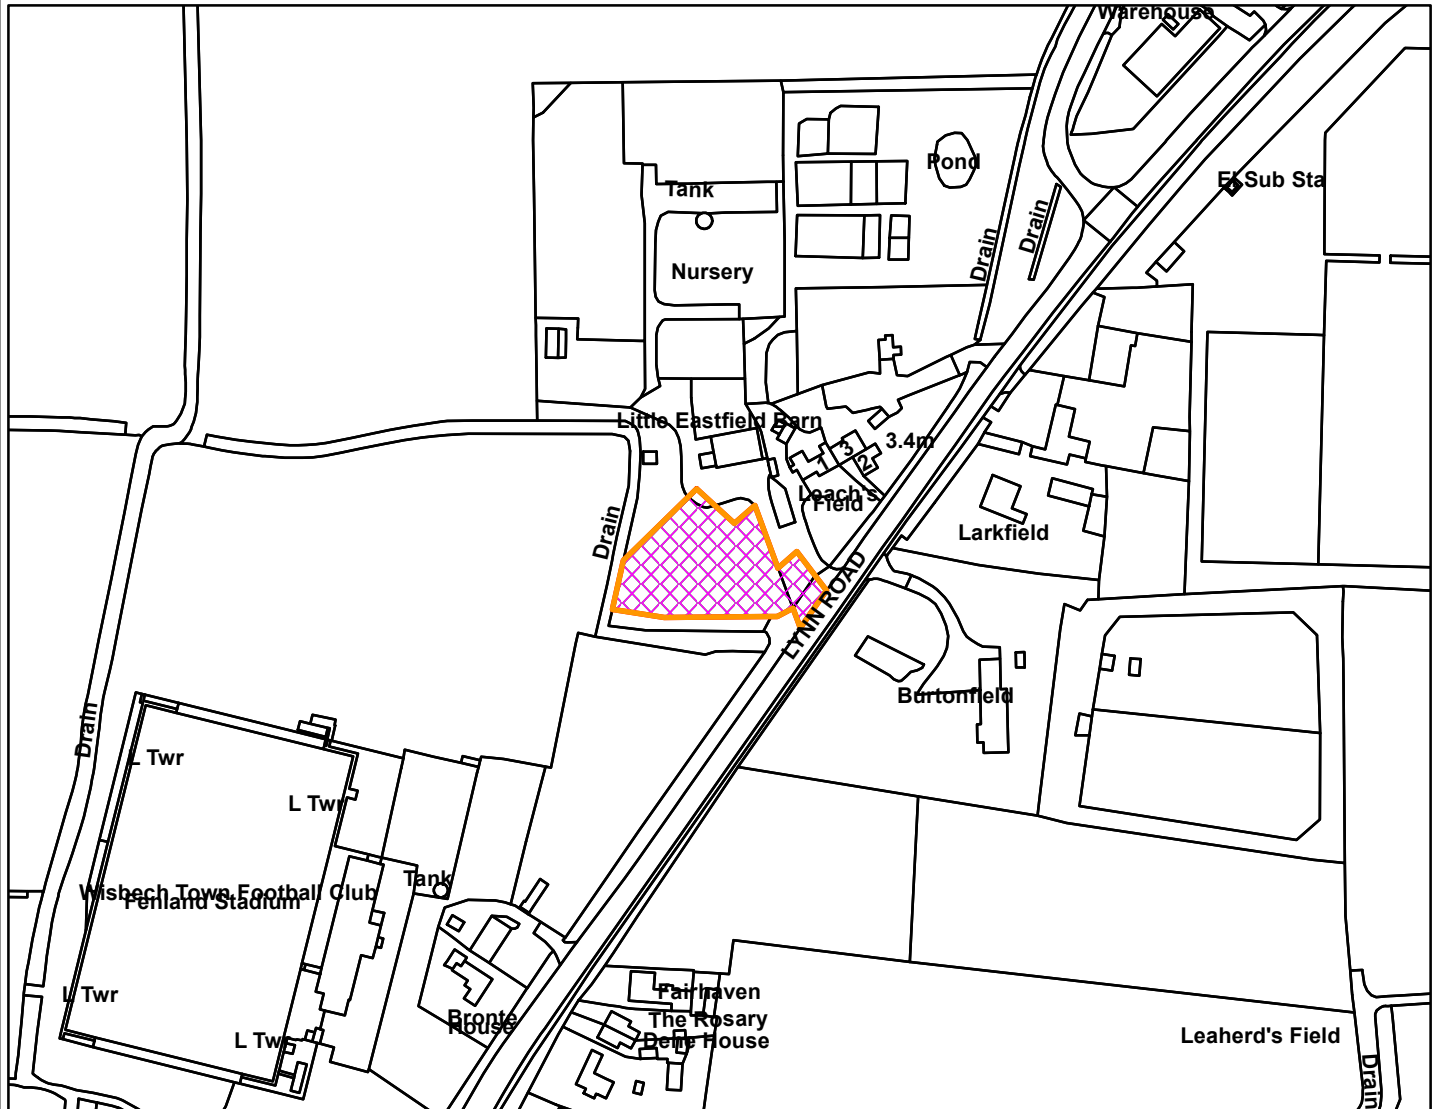

Little Eastfield Barn Lynn Road Walsoken

**Legend**

[Empty legend box]

**Scale:** 1:2,500

Reproduced from the Ordnance Survey map with permission of the Controller of His Majesty's Stationery Office © Crown Copyright 2023.

Unauthorised reproduction infringes Crown Copyright and may lead to prosecution or civil proceedings.

Organisation	BCKLWN
Department	Department
Comments	1::2500
Date	16/02/2024
MSA Number	0100024314